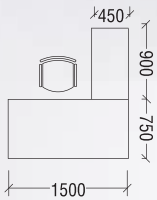

Executive Table

Elegant, sturdy and stylish L-shape desk, perfectly crafted for manager to handle daily routine.