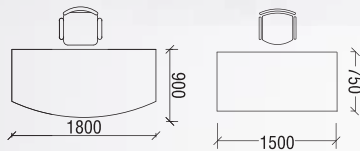

# Standard Table

Simple yet elegant INULA metal table leg with D Shape or rectangular shape melamine top makes office feel more lively and natural. A modesty panel can be fitted in front to preserve a sense of decorum.