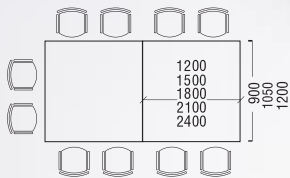

Conference / Meeting

Distinctive style and functional conference table enrich the conference atmosphere, the options between wire riser and connector leg is tailored to meet different necessity.