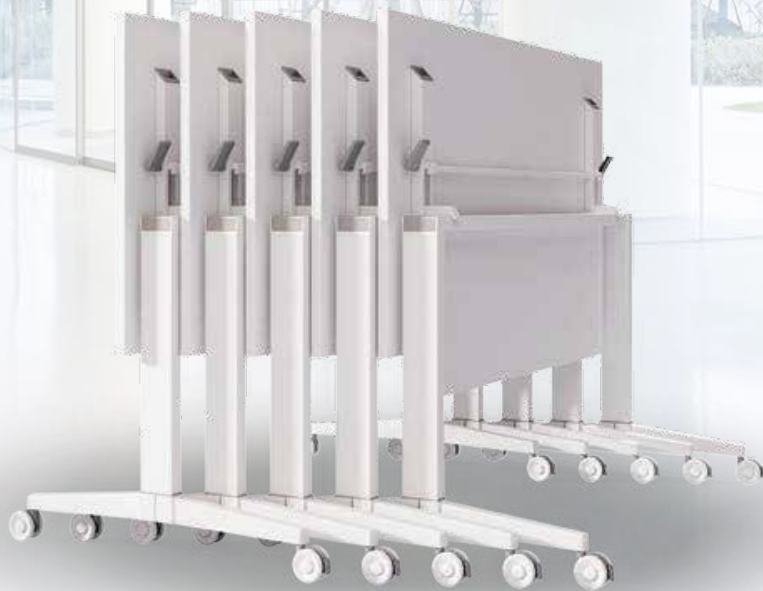

WORKSPACE

LEO FOLDING CONCEPT

LEO FOLDING CONCEPT

The folding and storing abilities of the Leo Folding table with castors allow mobility and flexibility, ideal for seminar, training and conference applications.

LEO-S
(TABLE TOP DEPTH: 450/600MM)

LEO-M
(TABLE TOP DEPTH: 600/750MM)

LEO-B
(TABLE TOP DEPTH: 750MM)

LEO-F
(TABLE TOP DEPTH: 450/600/750MM)

LEO-NESTING BASE (S/M/B)

LEO 124 - 1200L 450D 750H

LEO 154 - 1500L 450D 750H

LEO 184 - 1800L 450D 750H

LEO 126 - 1200L 600D 750H

LEO 156 - 1500L 600D 750H

LEO 186 - 1800L 600D 750H

LEO 127 - 1200L 750D 750H

LEO 157 - 1500L 750D 750H

LEO 187 - 1800L 750D 750H

LEO-FOLDING BASE (F)