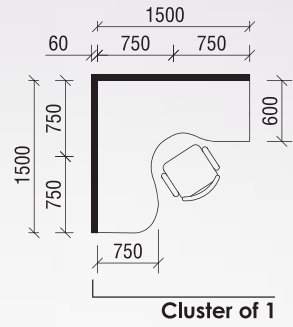

WORKSPACE

M60 PANEL SYSTEM

Creating working areas that inspire and promote interaction and communication.

Panel with hook for bracket to support workspace.

Various connecting post styles.

Panel design come with glass / whiteboard same level with workspace.

60mm thickness panel with a stylish modern design.

Cluster of 3

M60 BLOCK SYSTEM PANEL PANEL

WITHOUT WIRE MANAGEMENT

FULL FABRIC HALF GLASS HALF POLY-CARBONATE

0300W x 0900H	0300W x 1050H	0300W x 1200H
0450W x 0900H	0450W x 1050H	0450W x 1200H
0600W x 0900H	0600W x 1050H	0600W x 1200H
0750W x 0900H	0750W x 1050H	0750W x 1200H
0900W x 0900H	0900W x 1050H	0900W x 1200H
1050W x 0900H	1050W x 1050H	1050W x 1200H
1200W x 0900H	1200W x 1050H	1200W x 1200H
1350W x 0900H	1350W x 1050H	1350W x 1200H
1500W x 0900H	1500W x 1050H	1500W x 1200H