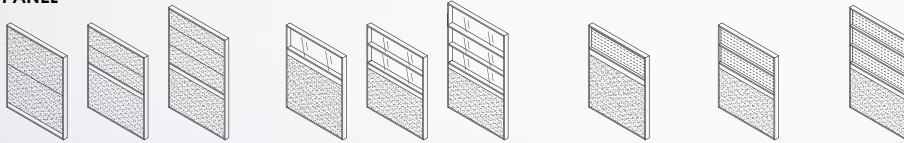

M60/80 TILES SYSTEM PANEL PANEL

2 BOARD   3 BOARD   4 BOARD   1 GLASS 1 BOARD   2 GLASS 1 BOARD   3 GLASS 1 BOARD   1 POLYCARBONATE 1 BOARD   2 POLYCARBONATE 1 BOARD   3 POLYCARBONATE 1 BOARD