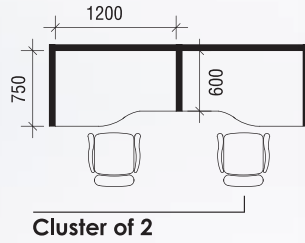

WORKSPACE

M60 PANEL SYSTEM

Creating working areas that inspire and promote interaction and communication.

Panel with hook for bracket to support workspace.

Various connecting post styles.

Panel design come with glass / whiteboard same level with workspace.

60mm thickness panel with a stylish modern design.

Cluster of 3

M60 BLOCK SYSTEM PANEL PANEL

WITHOUT WIRE MANAGEMENT

FULL FABRIC HALF GLASS HALF POLY-CARBONATE

0300W x 0900H	0300W x 1050H	0300W x 1200H
0450W x 0900H	0450W x 1050H	0450W x 1200H
0600W x 0900H	0600W x 1050H	0600W x 1200H
0750W x 0900H	0750W x 1050H	0750W x 1200H
0900W x 0900H	0900W x 1050H	0900W x 1200H
1050W x 0900H	1050W x 1050H	1050W x 1200H
1200W x 0900H	1200W x 1050H	1200W x 1200H
1350W x 0900H	1350W x 1050H	1350W x 1200H
1500W x 0900H	1500W x 1050H	1500W x 1200H