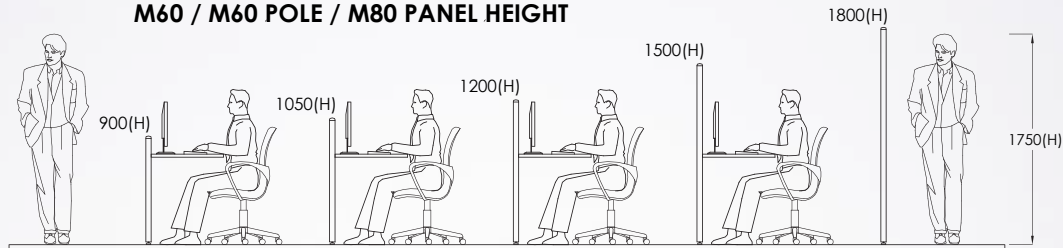

M60 / M60 POLE / M80 PANEL HEIGHT