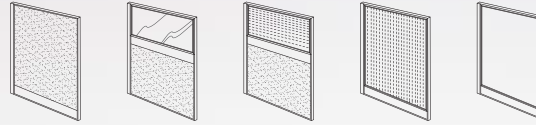

WORKSPACE

M60 PANEL SYSTEM

Creating working areas that inspire and promote interaction and communication.

Panel with hook for bracket to support workspace.

Various connecting post styles.

Panel design come with glass / whiteboard same level with workspace.

60mm thickness panel with a stylish modern design.

Cluster of 3

M60 BLOCK SYSTEM PANEL PANEL

WITHOUT WIRE MANAGEMENT

FULL FABRIC HALF GLASS HALF POLY-CARBONATE

0300W x 0900H	0300W x 1050H	0300W x 1200H
0450W x 0900H	0450W x 1050H	0450W x 1200H
0600W x 0900H	0600W x 1050H	0600W x 1200H
0750W x 0900H	0750W x 1050H	0750W x 1200H
0900W x 0900H	0900W x 1050H	0900W x 1200H
1050W x 0900H	1050W x 1050H	1050W x 1200H
1200W x 0900H	1200W x 1050H	1200W x 1200H
1350W x 0900H	1350W x 1050H	1350W x 1200H
1500W x 0900H	1500W x 1050H	1500W x 1200H

WITH WIRE MANAGEMENT

FULL FABRIC HALF GLASS HALF POLY-CARBONATE FULL POLY-CARBONATE FULL GLASS

0300W x 1350H	0300W x 1500H	0300W x 1650H	0300W x 1800H
0450W x 1350H	0450W x 1500H	0450W x 1650H	0450W x 1800H
0600W x 1350H	0600W x 1500H	0600W x 1650H	0600W x 1800H
0750W x 1350H	0750W x 1500H	0750W x 1650H	0750W x 1800H
0900W x 1350H	0900W x 1500H	0900W x 1650H	0900W x 1800H
1050W x 1350H	1050W x 1500H	1050W x 1650H	1050W x 1800H
1200W x 1350H	1200W x 1500H	1200W x 1650H	1200W x 1800H
1350W x 1350H	1350W x 1500H	1350W x 1650H	1350W x 1800H
1500W x 1350H	1500W x 1500H	1500W x 1650H	1500W x 1800H