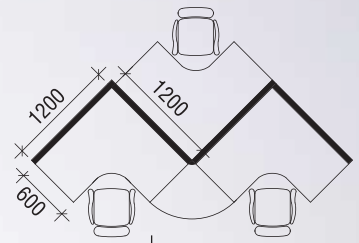

WORKSPACE

M60 PANEL SYSTEM

Creating working areas that inspire and promote interaction and communication.

Panel with hook for bracket to support workspace.

Various connecting post styles.

Panel design come with glass / whiteboard same level with workspace.

60mm thickness panel with a stylish modern design.

Cluster of 3

M60 BLOCK SYSTEM PANEL PANEL

WITHOUT WIRE MANAGEMENT

FULL FABRIC HALF GLASS HALF POLY-CARBONATE

0300W x 0900H	0300W x 1050H	0300W x 1200H
0450W x 0900H	0450W x 1050H	0450W x 1200H
0600W x 0900H	0600W x 1050H	0600W x 1200H
0750W x 0900H	0750W x 1050H	0750W x 1200H
0900W x 0900H	0900W x 1050H	0900W x 1200H
1050W x 0900H	1050W x 1050H	1050W x 1200H
1200W x 0900H	1200W x 1050H	1200W x 1200H
1350W x 0900H	1350W x 1050H	1350W x 1200H
1500W x 0900H	1500W x 1050H	1500W x 1200H

PERFORATED MODESTY PANEL

1200L x 0300H
1500L x 0300H
1800L x 0300H
2100L x 0300H

M60 / M60 POLE / M80 PANEL HEIGHT

M60 / M80 TILES PANEL OPTION

WOOD PANEL

FABRIC PANEL

POLYCARBONATE PANEL

GLASS PANEL