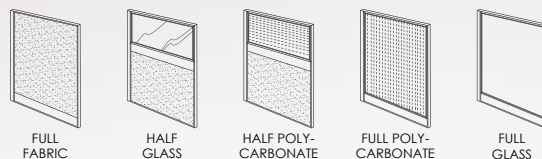

WITH WIRE MANAGEMENT