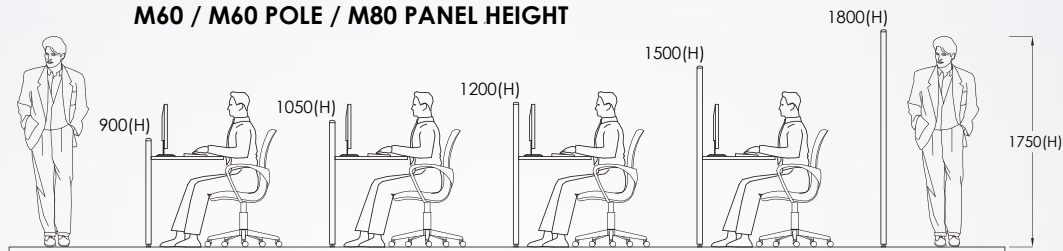

M60 / M60 POLE / M80 PANEL HEIGHT