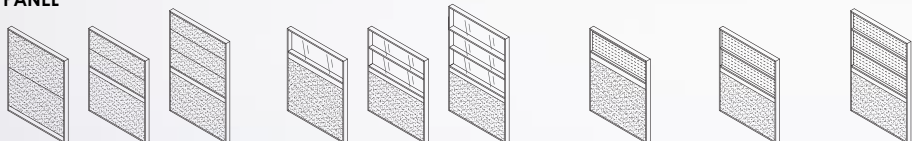

M60/80 TILES SYSTEM PANEL PANEL

2 BOARD   3 BOARD   4 BOARD   1 GLASS 1 BOARD   2 GLASS 1 BOARD   3 GLASS 1 BOARD   1 POLYCARBONATE 1 BOARD   2 POLYCARBONATE 1 BOARD   3 POLYCARBONATE 1 BOARD