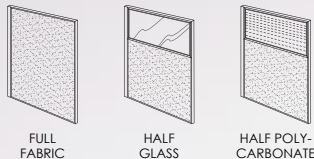

M80 FULL HEIGHT WALL SYSTEM

① GLASS DOOR

② FULL GLASS PANEL

③ HALF GLASS PANEL
/ FABRIC PANEL

④ FULL FABRIC PANEL

M60 BLOCK SYSTEM PANEL PANEL

WITHOUT WIRE MANAGEMENT

0300W x 0900H	0300W x 1050H	0300W x 1200H
0450W x 0900H	0450W x 1050H	0450W x 1200H
0600W x 0900H	0600W x 1050H	0600W x 1200H
0750W x 0900H	0750W x 1050H	0750W x 1200H
0900W x 0900H	0900W x 1050H	0900W x 1200H
1050W x 0900H	1050W x 1050H	1050W x 1200H
1200W x 0900H	1200W x 1050H	1200W x 1200H
1350W x 0900H	1350W x 1050H	1350W x 1200H
1500W x 0900H	1500W x 1050H	1500W x 1200H