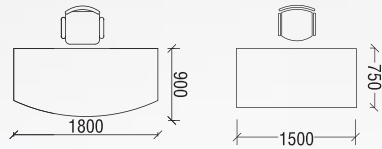

WORKSPACE

MB CONCEPT

MB CONCEPT

MB Concept is an adaptable classically proportioned design bringing the stylish design in office.

Standard Table

Simple yet elegant "N" Shape or "O" Shape metal table leg with D Shape or rectangular shape melamine top makes office feel more lively and natural. A modesty panel can be fitted in front to preserve a sense of decorum.

N50

O75

N50

O75

Executive Table

Elegant, sturdy and stylish L-shape desk, perfectly crafted for manager to handle daily routine.

O75

O75