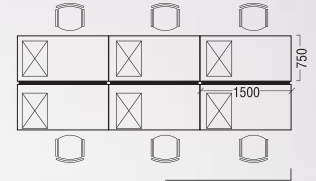

WORKSPACE

MB CONCEPT

MB CONCEPT

MB Concept is an adaptable classically proportioned design bringing the stylish design in office.

Standard Table

Simple yet elegant "N" Shape or "O" Shape metal table leg with D Shape or rectangular shape melamine top makes office feel more lively and natural. A modesty panel can be fitted in front to preserve a sense of decorum.

N50

O75

N50

O75

Executive Table

Elegant, sturdy and stylish L-shape desk, perfectly crafted for manager to handle daily routine.

O75

O75

O75

N50

Team Work Cluster

Classic, solid and functional workstation, maximize the utilization of workspace. Essential for building team spirit while preserve working privacy.

Cluster of 6

Cluster of 4

Conference / Meeting

Distinctive style and functional conference table enrich the conference atmosphere, the options between wire riser and connector leg is tailored to meet different necessity.

WORKSPACE
WORK + SPACE

www.max-in.com.my