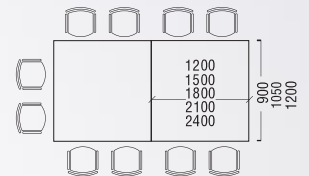

WORKSPACE

MB CONCEPT

MB CONCEPT

MB Concept is an adaptable classically proportioned design bringing the stylish design in office.

Standard Table

Simple yet elegant "N" Shape or "O" Shape metal table leg with D Shape or rectangular shape melamine top makes office feel more lively and natural. A modesty panel can be fitted in front to preserve a sense of decorum.

O75

N50

Team Work Cluster

Classic, solid and functional workstation, maximize the utilization of workspace. Essential for building team spirit while preserve working privacy.

Cluster of 6

Cluster of 4

Conference / Meeting

Distinctive style and functional conference table enrich the conference atmosphere, the options between wire riser and connector leg is tailored to meet different necessity.

WORKSPACE
WORK + SPACE

www.max-in.com.my