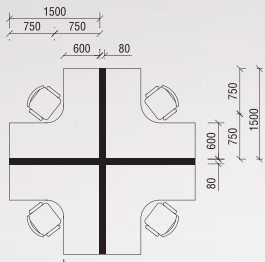

Cluster of 4