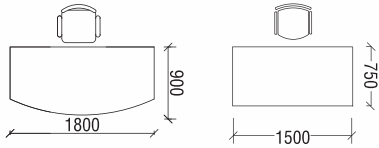

WORKSPACE

MBS CONCEPT

MBS CONCEPT

MBS Concept is an adaptable classically proportioned design bringing the stylish design in office.

Standard Table

Simple yet elegant metal table leg with D Shape or rectangular shape melamine top makes office feel more lively and natural. A modesty panel can be fitted in front to preserve a sense of decorum.