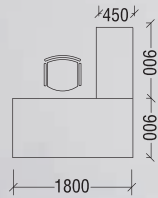

Executive Table

Elegant, sturdy and stylish desk, perfectly crafted for director / manager to handle daily routine.