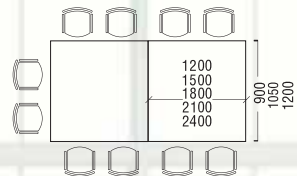

WORKSPACE

MBS CONCEPT

MBS CONCEPT

MBS Concept is an adaptable classically proportioned design bringing the stylish design in office.

Standard Table

Simple yet elegant metal table leg with D Shape or rectangular shape melamine top makes office feel more lively and natural. A modesty panel can be fitted in front to preserve a sense of decorum.

Executive Table

Elegant, sturdy and stylish desk, perfectly crafted for director / manager to handle daily routine.

Team Work Cluster

Classic, solid and functional workstation, maximize the utilization of workspace. Essential for building team spirit while preserve working privacy.

Cluster of 4

Conference / Meeting

Distinctive style and functional conference table enrich the conference atmosphere, the options between wire riser and connector leg is tailored to meet different necessity.