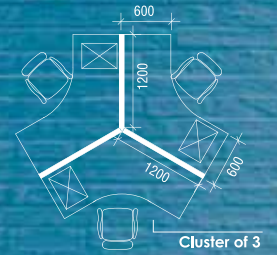

WORKSPACE

MBS CONCEPT

MBS CONCEPT

MBS Concept is an adaptable classically proportioned design bringing the stylish design in office.

Standard Table

Simple yet elegant metal table leg with D Shape or rectangular shape melamine top makes office feel more lively and natural. A modesty panel can be fitted in front to preserve a sense of decorum.

Cluster of 4

Conference / Meeting

Distinctive style and functional conference table enrich the conference atmosphere, the options between wire riser and connector leg is tailored to meet different necessity.