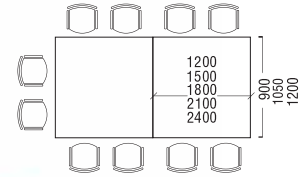

Conference / Meeting

Distinctive style and functional conference table enrich the conference atmosphere, the options between wire riser and connector leg is tailored to meet different necessity.

Discussion

Stylish and modern discussion table suits to all types of office environment for any discussion or personal meeting. Available in glass top or melamine top.