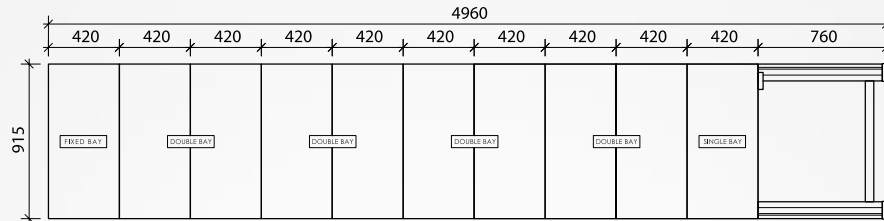

WORKSPACE

STEEL FURNITURE

MOBILE COMPACTOR

* **Size Per Bay** : 420W x 915D x 2115H (MM)

* **Balance of Track When Closed** : 760W (MM)

SPECIFICATION

S117/A - 4 x 1 Bay Depth

Size : 2440W x 915D x 2115H (MM)

S117/D - 10 x 1 Bay Depth

Size : 4960W x 915D x 2115H (MM)

S117/C - 8 x 1 Bay Depth

Size : 4120W x 915D x 2115H (MM)

S117/B - 6 x 1 Bay Depth

Size : 3280W x 915D x 2115H (MM)

LOCKERS

LIGHT GREY