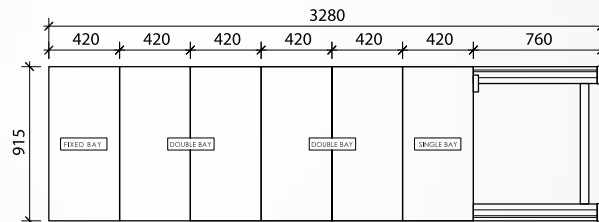

WORKSPACE

STEEL FURNITURE

MOBILE COMPACTOR

* **Size Per Bay** : 420W x 915D x 2115H (MM)

* **Balance of Track When Closed** : 760W (MM)

SPECIFICATION

S117/A - 4 x 1 Bay Depth

Size : 2440W x 915D x 2115H (MM)

S117/D - 10 x 1 Bay Depth

Size : 4960W x 915D x 2115H (MM)

S117/C - 8 x 1 Bay Depth

Size : 4120W x 915D x 2115H (MM)

S117/B - 6 x 1 Bay Depth

Size : 3280W x 915D x 2115H (MM)

LOCKERS

LIGHT GREY