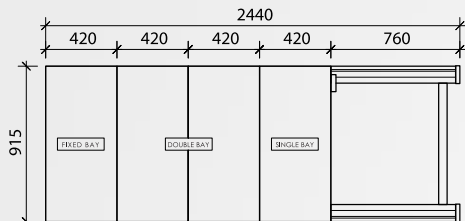

WORKSPACE

STEEL FURNITURE

MOBILE COMPACTOR

* **Size Per Bay** : 420W x 915D x 2115H (MM)

* **Balance of Track When Closed** : 760W (MM)

SPECIFICATION

S117/A - 4 x 1 Bay Depth

Size : 2440W x 915D x 2115H (MM)

S117/D - 10 x 1 Bay Depth

Size : 4960W x 915D x 2115H (MM)

S117/C - 8 x 1 Bay Depth

Size : 4120W x 915D x 2115H (MM)

S117/B - 6 x 1 Bay Depth

Size : 3280W x 915D x 2115H (MM)

LOCKERS

LIGHT GREY