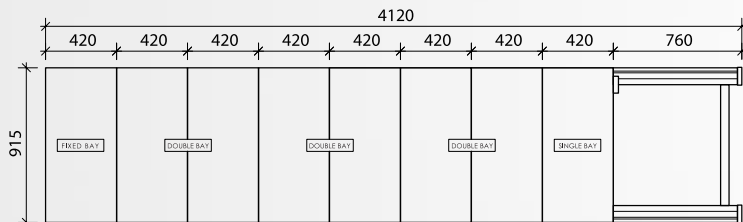

WORKSPACE

STEEL FURNITURE

MOBILE COMPACTOR

* **Size Per Bay** : 420W x 915D x 2115H (MM)

* **Balance of Track When Closed** : 760W (MM)

SPECIFICATION

S117/A - 4 x 1 Bay Depth

Size : 2440W x 915D x 2115H (MM)

S117/D - 10 x 1 Bay Depth

Size : 4960W x 915D x 2115H (MM)

S117/C - 8 x 1 Bay Depth

Size : 4120W x 915D x 2115H (MM)

S117/B - 6 x 1 Bay Depth

Size : 3280W x 915D x 2115H (MM)

LOCKERS

LIGHT GREY